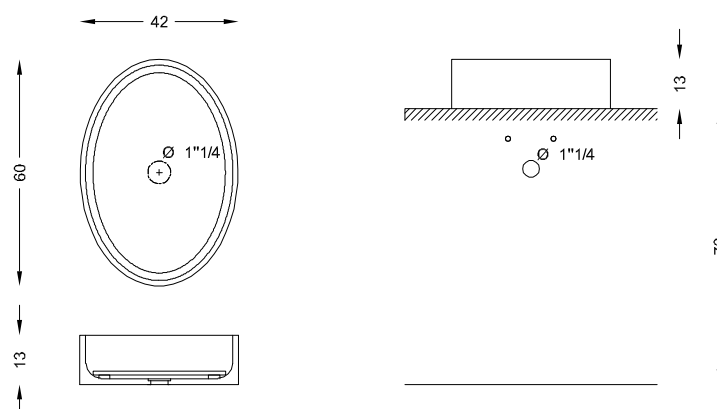

filodesign®

DS EN - 0421

Filodesign s.a.s. - Via Baudenile 3 - 10040 Leini - Torino - Italy

<http://www.filodesign.it> - info@filodesign.it

The company Filodesign s.a.s. reserves the right to make modifications without prior notice. Any reproduction, even partial, is strictly prohibited.