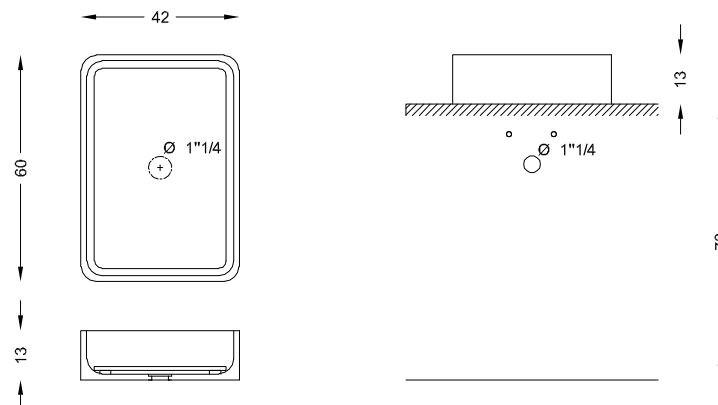

design Filodesign

Natural stone washbasin, carved from a solid single piece of white Carrara marble. It's smooth carving lines allows water to naturally flow towards the chromed stainless steel drain cover.

Dimensions: 42 x 60 x h 13 cm.

Weight: 30 kg.

Material: White Carrara marble.

Details: Very easy to assemble. Instructions are included in the packaging of assembly.

Included accessories: Drain chromed steel 1" 1/4 - Rubinetterie Fratelli Frattini

Optional accessories: FRA 92672 CR Sifone in acciaio cromato 1" 1/4 - Rubinetterie Fratelli Frattini
CAST80MBN steel stand for sink with marble
CU20 small cabinet

Note: HANDLE WITH CARE - FINE NATURAL STONE

Maintenance: Use only neutral cleaning products, NON-ACID. It is recommended to use FILAREFRESH of FILA Company (Padova - Italy) info@filasolutions.com

DRAIN CHROMO BRASS FRA 92686 CR
INCLUDED