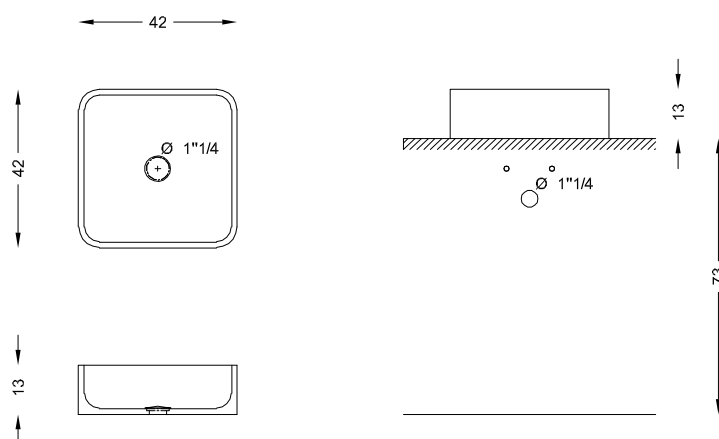

design Filodesign

Natural stone washbasin, carved from a solid single piece of white Carrara marble. It's smooth carving lines allows water to naturally flow towards the chromed stainless steel drain cover.

Dimensions: 42 x 42 x h 13 cm.

Weight: 25 kg.

Material: White Carrara marble.

Details: Very easy to assemble. Instructions are included in the packaging of assembly.

Included accessories: Drain chromed steel 1" 1/4 - Rubinetterie Fratelli Frattini

Optional accessories: FRA 92672 CR Sifone in acciaio cromato 1" 1/4 - Rubinetterie Fratelli Frattini
CAST80MBN steel stand for sink with marble
CU30 small cabinet

Note: HANDLE WITH CARE - FINE NATURAL STONE

Maintenance: Use only neutral cleaning products, NON-ACID. It is recommended to use FILAREFRESH of FILA Company (Padova - Italy) info@filasolutions.com

DRAIN CHROMO BRASS FRA 92686 CR

INCLUDED

DIMENSIONS (cm)