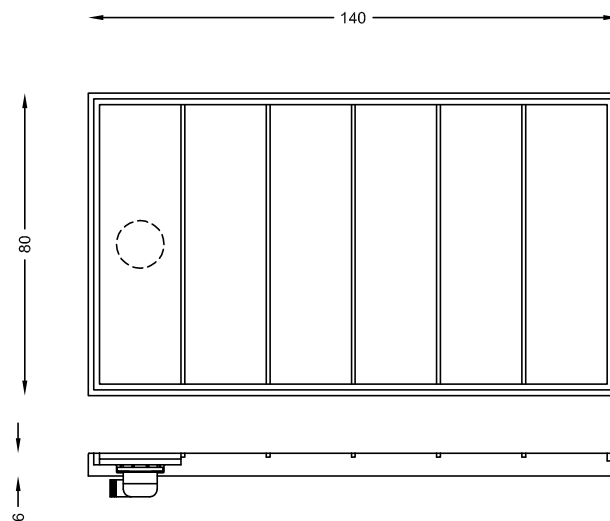

SQUARE

SQ 1408006 M/A

Shower tray cm 140x80x6 H

design Davide Morando

Natural stone shower tray. The water flows along the perimeter and goes to the drain (a stack is liftable for inspection the drain).

Dimensions: 140 x 80 x h 6 cm.
Weight: 150 Kg
Material: White Carrara marble or black slate of Lavagna.

Details: Very easy to assemble. Instructions are included in the packaging of assembly.

Included accessories: Shower drain 1"1/4 D.90 - Rubinetterie Fratelli Frattini

Optional accessories: -

Note: HANDLE WITH CARE - FINE NATURAL STONE

DIMENSIONS (cm)

filodesign[®]

DS EN - 0421

Filodesign s.a.s. - Via Baudenile 3 - 10040 Leini - Torino - Italy

<http://www.filodesign.it> - info@filodesign.it

The company Filodesign s.a.s. reserves the right to make modifications without prior notice. Any reproduction, even partial, is strictly prohibited.