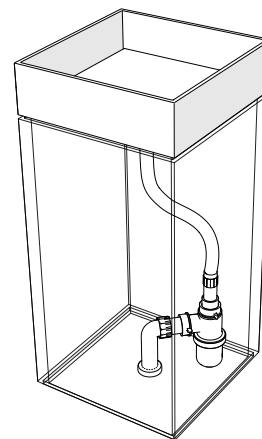

Dimensions: 40 x 40 x h 85 cm.

Weight: 95 kg.

Material: White Carrara marble or black slate of Lavagna.

Details: Very easy to assemble. Instructions are included in the packaging of assembly.

Included accessories: Drain chromed steel 1" 1/4 - Rubinetterie Fratelli Frattini

PERMANO FREESTANDING

PERMF 4085 M-T

PERMF 4085 A-T

FLOOR DRAIN

Freestanding washbasin cm 40x40x85H

design Arch. Michela Gerlo

Natural stone freestanding washbasin, with FLOOR DRAIN (T) and made of White Carrara marble or black slate of Lavagna. With liftable marble square for inspection (with inox steel support - exclusive system of Filodesign).