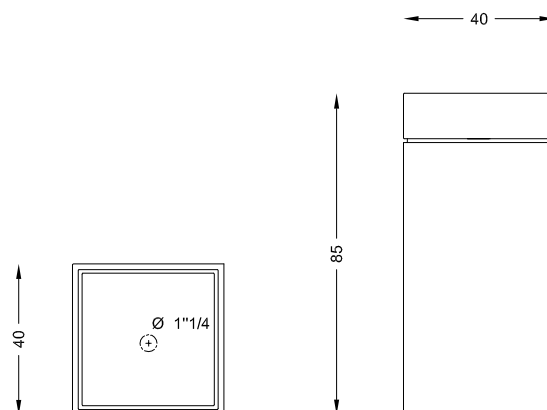

Dimensions: 40 x 40 x h 85 cm.

Weight: 95 kg.

Material: White Carrara marble or black slate of Lavagna.

Details: Very easy to assemble. Instructions are included in the packaging of assembly.

Included accessories: Drain chromed steel 1" 1/4 - Rubinetterie Fratelli Frattini

Optional accessories: LIR 1133 PLA-T flexible siphon 1" 1/4 for item PERMF 4085 M/A-T - floor drain
FRA 83095 CR chromed freestanding rubinet - Rubinetterie Fratelli Frattini

Note: HANDLE WITH CARE - FINE NATURAL STONE

Maintenance: Use only neutral cleaning products, NON-ACID. It is recommended to use FILAREFRESH of FILA Company (Padova - Italy) info@filasolutions.com

DIMENSIONS (cm)