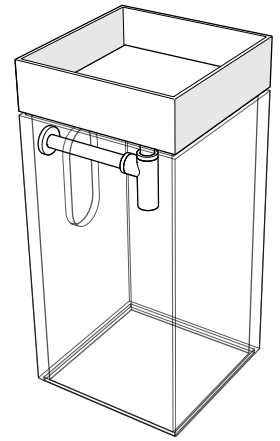

PERMANO FREESTANDING

PERMF 4085 M-P

PERMF 4085 A-P

WALL DRAIN

Freestanding washbasin cm 40x40x85H

design Arch. Michela Gerlo

Natural stone freestanding washbasin, with WALL DRAIN (P) and made of White Carrara marble or black slate of Lavagna. With liftable marble square for inspection (with inox steel support - exclusive system of Filodesign).

Dimensions: 40 x 40 x h 85 cm.

Weight: 95 kg.

Material: White Carrara marble or black slate of Lavagna.

Details: Very easy to assemble. Instructions are included in the packaging of assembly.

Included accessories: Drain chromed steel 1" 1/4 - Rubinetterie Fratelli Frattini

PERMANO FREESTANDING

PERMF 4085 M-T

PERMF 4085 A-T

FLOOR DRAIN

Freestanding washbasin cm 40x40x85H

design Arch. Michela Gerlo

Natural stone freestanding washbasin, with FLOOR DRAIN (T) and made of White Carrara marble or black slate of Lavagna. With liftable marble square for inspection (with inox steel support - exclusive system of Filodesign).