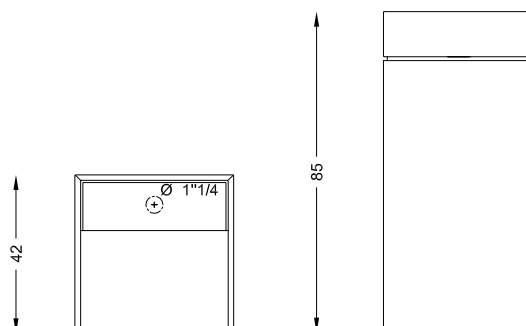

The water flows along inclined plan and goes to drain.

Dimensions: 40 x 40 x h 85 cm.

Weight: 95 kg.

Material: White Carrara marble or black slate of Lavagna.

Details: Very easy to assemble. Instructions are included in the packaging of assembly.

INCLINIO FREESTANDING

INCLIF 4085 M-T

INCLIF 4085 A-T

FLOOR DRAIN

Freestanding washbasin cm 40x40x85 H

design Arch. Michela Gerlo

Freestanding natural stone washbasin, with FLOOR DRAIN.

With liftable inclined plans for drain inspection.

Slate

DIMENSIONS (cm)

filodesign[®]

rev. DS INCLIF4085T EN - 0120

Filodesign s.a.s. - Via Baudenile 3 - 10040 Leini - Torino - Italia

<http://www.filodesign.it> - info@filodesign.it

La società si riserva il diritto di apportare modifiche senza preavviso. Ogni riproduzione, anche parziale è vietata.