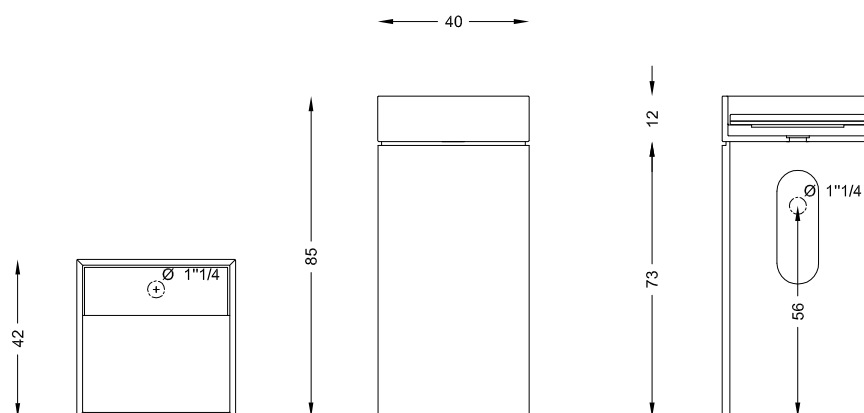

The water flows along inclined plan and goes to drain.

Dimensions: 40 x 40 x h 85 cm.

Weight: 95 kg.

Material: White Carrara marble or black slate of Lavagna.

Details: Very easy to assemble. Instructions are included in the packaging of assembly.

White marble

Slate

DIMENSIONS (cm)

filodesign[®]

rev. DS INCLIF4085P EN - 0120

Filodesign s.a.s. - Via Baudenile 3 - 10040 Leini - Torino - Italia

<http://www.filodesign.it> - info@filodesign.it

La società si riserva il diritto di apportare modifiche senza preavviso. Ogni riproduzione, anche parziale è vietata.

INCLINIO FREESTANDING

INCLIF 4085 M-T

INCLIF 4085 A-T

FLOOR DRAIN

Freestanding washbasin cm 40x40x85 H

design Arch. Michela Gerlo

Freestanding natural stone washbasin, with FLOOR DRAIN.

With liftable inclined plans for drain inspection.