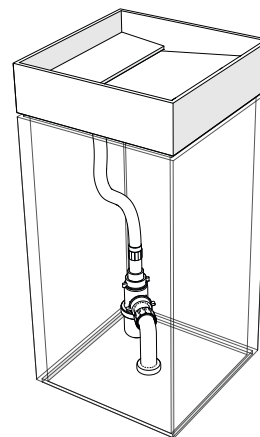

The water flows along inclined plan and goes to drain.

Dimensions: 40 x 40 x h 85 cm.

Weight: 95 kg.

Material: White Carrara marble or black slate of Lavagna.

Details: Very easy to assemble. Instructions are included in the packaging of assembly.

INCLINIO FREESTANDING

INCLIF 4085 M-T

INCLIF 4085 A-T

FLOOR DRAIN

Freestanding washbasin cm 40x40x85 H

design Arch. Michela Gerlo

Freestanding natural stone washbasin, with FLOOR DRAIN.

With liftable inclined plans for drain inspection.