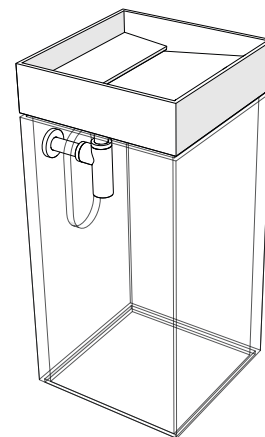

INCLINIO FREESTANDING

INCLIF 4085 M-P

INCLIF 4085 A-P

WALL DRAIN

Freestanding washbasin cm 40x40x85 H

design Arch. Michela Gerlo

Freestanding natural stone washbasin, with WALL DRAIN.

With liftable inclined plans for drain inspection.

The water flows along inclined plan and goes to drain.

Dimensions: 40 x 40 x h 85 cm.

Weight: 95 kg.

Material: White Carrara marble or black slate of Lavagna.

Details: Very easy to assemble. Instructions are included in the packaging of assembly.

Included accessories: Drain chromed steel 1" 1/4 - Rubinetterie Fratelli Frattini

Optional accessories: FRA 92672 CR Chromed steel siphon 1" 1/4 - Rubinetterie Fratelli Frattini for item PERMF 4085 M/A-P - wall drain