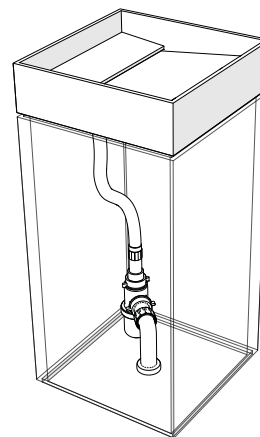

# INCLINIO FREESTANDING

INCLIF 4085 M-T

INCLIF 4085 A-T

FLOOR DRAIN

Freestanding washbasin cm 40x40x85 H

design Arch. Michela Gerlo

Freestanding natural stone washbasin, with FLOOR DRAIN.

With liftable inclined plans for drain inspection.

The water flows along inclined plan and goes to drain.

Dimensions: 40 x 40 x h 85 cm.

Weight: 95 kg.

Material: White Carrara marble or black slate of Lavagna.

Details: Very easy to assemble. Instructions are included in the packaging of assembly.

Included accessories: Drain chromed steel 1" 1/4 - Rubinetterie Fratelli Frattini

Optional accessories: LIR 1133 PLA-T flexible siphon 1" 1/4  
for item PERMF 4085 M/A-T - floor drain  
FRA 83095 CR chromed freestanding rubinet - Rubinetterie Fratelli Frattini