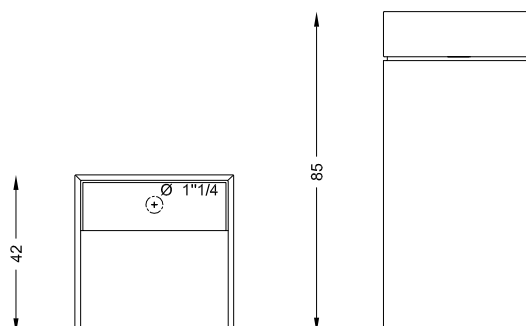

The water flows along inclined plan and goes to drain.

Dimensions: 40 x 40 x h 85 cm.

Weight: 95 kg.

Material: White Carrara marble or black slate of Lavagna.

Details: Very easy to assemble. Instructions are included in the packaging of assembly.

White Marble

Slate

DIMENSIONS (cm)

**filodesign**<sup>®</sup>

rev. DS INCLIF4085T EN - 0120

Filodesign s.a.s. - Via Baudenile 3 - 10040 Leini - Torino - Italia

<http://www.filodesign.it> - [info@filodesign.it](mailto:info@filodesign.it)