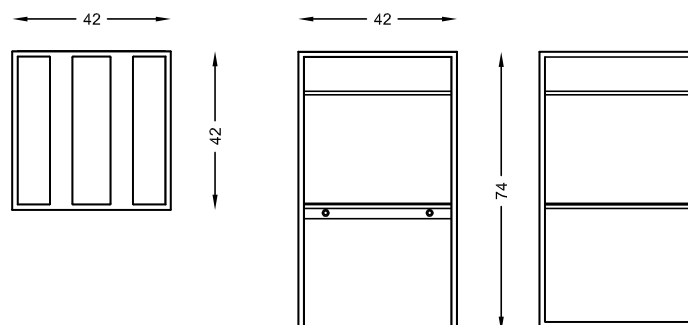

CASTLE

CAST 4273 B

CAST 4273 N

Steel structure for washbasin cm 42x42x73 H

design Arch. Michela Gerlo

Painted steel structure for Permano or Inclinio washbasin.
The base feet are adjustable at floor level.

Dimensions: 42 x 42 x h 73 cm.

Weight: 20 kg.

Material: White matt painted steel structure (RAL9010) or black matt (RAL9005)

Details: The structure can be fixed to wall.

Included accessories: -

Optional accessories: -

Note: -

Maintenance: Do not use steel wool or anything that may scratch the coating.

White RAL 9010

Black RAL 9005

DIMENSIONS (cm)

filodesign[®]

rev. DS CAST4273 EN - 0120

Filodesign s.a.s. - Via Baudenile 3 - 10040 Leini - Torino - Italy