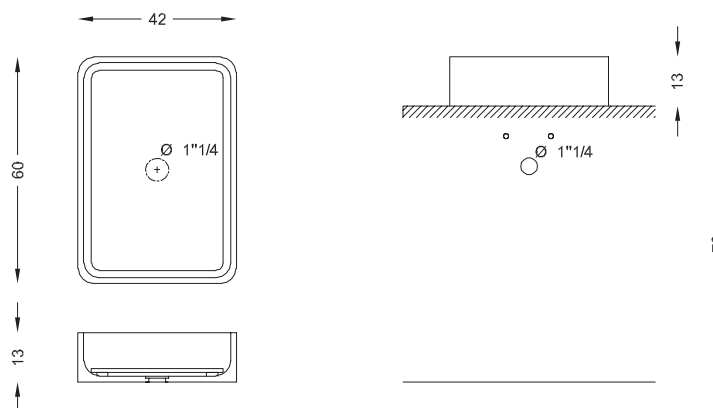

Dimensions: 42 x 60 x h 13 cm.

Weight: 30 kg.

Material: White Carrara marble.

Details: Very easy to assemble. Instructions are included in the packaging of assembly.

Included accessories: Drain chromed steel 1" 1/4 - Rubinetterie Fratelli Frattini

White Marble

DIMENSIONS (cm)

filodesign[®]

rev. DS TUSC4260M EN - 1019

Filodesign s.a.s. - Via Baudenile 3 - 10040 Leini - Torino - Italy

<http://www.filodesign.it> - info@filodesign.it

The company Filodesign s.a.s. reserves the right to make modifications without prior notice. Any reproduction, even partial, is strictly prohibited.