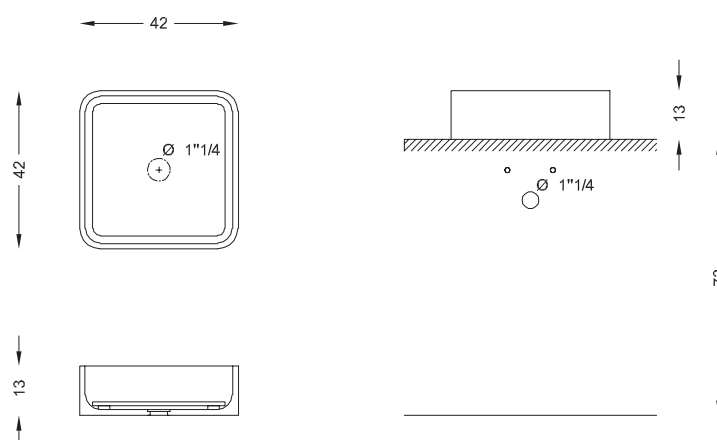

Dimensions: 42 x 42 x h 13 cm.

Weight: 25 kg.

Material: White Carrara marble.

Details: Very easy to assemble. Instructions are included in the packaging of assembly.

Included accessories: Drain chromed steel 1" 1/4 - Rubinetterie Fratelli Frattini

White Marble

DIMENSIONS (cm)

filodesign[®]

rev. DS TUSC4242M EN - 1019

Filodesign s.a.s. - Via Baudenile 3 - 10040 Leini - Torino - Italy

<http://www.filodesign.it> - info@filodesign.it

The company Filodesign s.a.s. reserves the right to make modifications without prior notice. Any reproduction, even partial, is strictly prohibited.