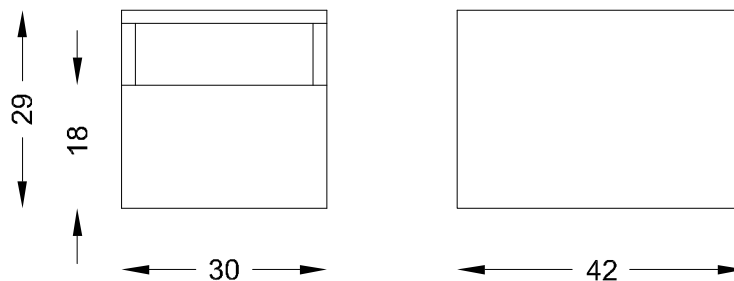

design Arch. Michela Gerlo

Lacquered MDF 2cm wood in black matt color for stand Castle 80MB.

Dimensions: 30 x 42 x h 29 cm.
Weight: 23 kg.
Material: Black matt painted wood MDF 2cm (RAL9005)

Details: 1 open door

Included accessories: -

Optional accessories: -

Note: No assembly necessary

Maintenance: Do not use steel wool or anything that may scratch the coating.

DIMENSIONS (cm)