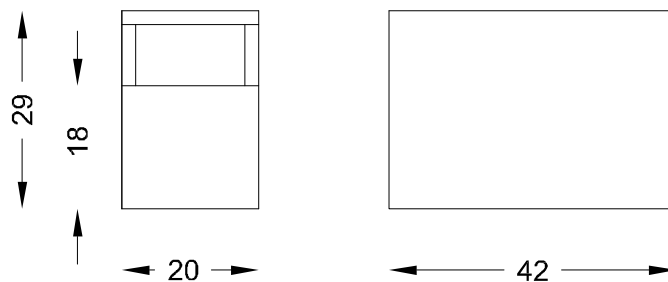

CUBO 20

CU20N

CU20B

Bathroom cabinet for Castle 80/80MB cm 20x42x29 H

design Arch. Michela Gerlo

Lacquered MDF 2cm wood in black matt color for stand Castle 80 / 80MB.

Dimensions:	20 x 42 x h 29 cm.
Weight:	16 kg.
Material:	Black matt panted wood MDF 2cm (RAL9005) or white (RAL 9010)
Details:	1 open door
Inlcuded accessories:	-
Optional accessories:	-
Note:	No assembly necessary
Maintenance:	Do not use steel wool or anything that may scratch the coating.

White RAL 9010

Black RAL 9005

DIMENSIONS (cm)

filodesign[®]

DS EN - 0421

Filodesign s.a.s. - Via Baudenile 3 - 10040 Leini - Torino - Italy

<http://www.filodesign.it> - info@filodesign.it

The company Filodesign s.a.s. reserves the right to make modifications without prior notice. Any reproduction, even partial, is strictly prohibited.