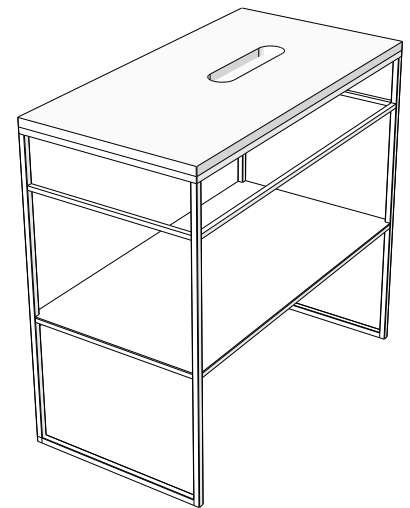

CASTLE 80MB

CAST 80MB B

CAST 80MB N

Steel stand for TUSCANICO cm 80x42x73 H

design Arch. Michela Gerlo

Painted steel stand for sink Tuscanico with White Carrara Marble and hole for siphon. Leveling floor feet at the base.

Dimensions: 80 x 42 x h 73 cm.
Weight: 30 kg.
Material: White matt steel (RAL9010) or black matt (RAL9005)

Details: The stand can be fixed at wall.

Included accessories: -

Optional accessories: CU20 small cabinet
CU30 small cabinet