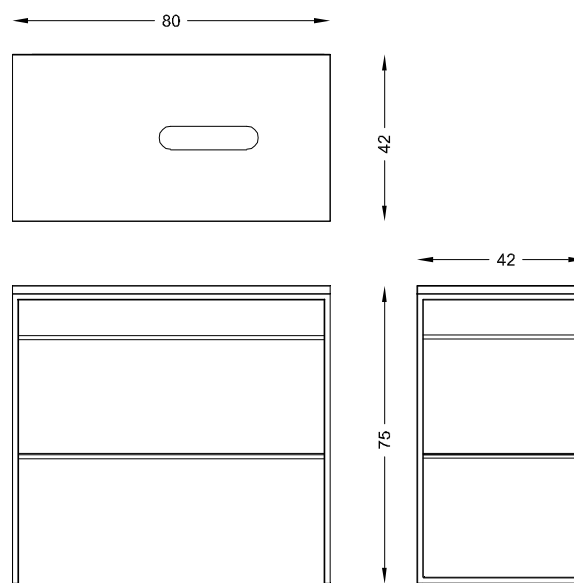

CASTLE 80MB

CAST 80MB B

CAST 80MB N

Steel stand for TUSCANICO cm 80x42x73 H

design Arch. Michela Gerlo

Painted steel stand for sink Tuscanico with White Carrara Marble and hole for siphon. Leveling floor feet at the base.

Dimensions: 80 x 42 x h 73 cm.
Weight: 30 kg.
Material: White matt steel (RAL9010) or black matt (RAL9005)

Details: The stand can be fixed at wall.

Included accessories: -

Optional accessories: CU20 small cabinet
CU30 small cabinet

Bianco RAL 9010

Nero RAL 9005

DIMENSIONS (cm)

filodesign[®]

DS EN - 0421

Filodesign s.a.s. - Via Baudenile 3 - 10040 Leini - Torino - Italy

<http://www.filodesign.it> - info@filodesign.it

The company Filodesign s.a.s. reserves the right to make modifications without prior notice. Any reproduction, even partial, is strictly prohibited.