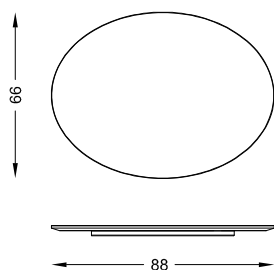

Dimensions: 33 x 44 x h 1,5 cm.
Weight: 0,6 kg.
Material: Emperador, White Carrara marble, Slate of Lavagna

Details: -

Inlcuded accessories: -

Optional accessories: -

Note: -

Maintenance: Use only neutral cleaning products, NON-ACID. It is recommended to use FILAREFRESH of FILA Company (Padova - Italy) info@filasolutions.com

Emperador

Bianco Carrara

Ardesia

DIMENSIONS (cm)

filodesign[®]

rev. DS TINA3344 EN - 1117

Filodesign s.a.s. - Via Baudenile 3 - 10040 Leini - Torino - Italy

<http://www.filodesign.it> - info@filodesign.it