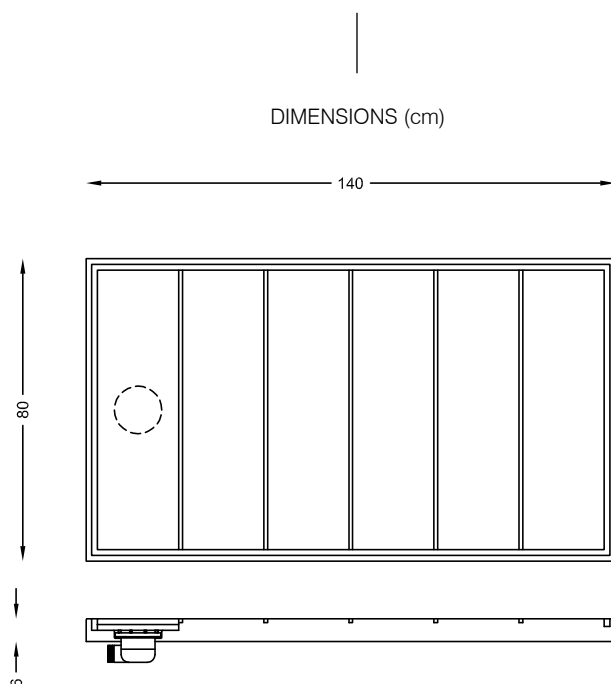

filodesign®

rev. DS SQ1408006 EN - 1117

Filodesign s.a.s. - Via Baudenile 3 - 10040 Leini - Torino - Italy

<http://www.filodesign.it> - info@filodesign.it

The company Filodesign s.a.s. reserves the right to make modifications without prior notice. Any reproduction, even partial, is strictly prohibited.