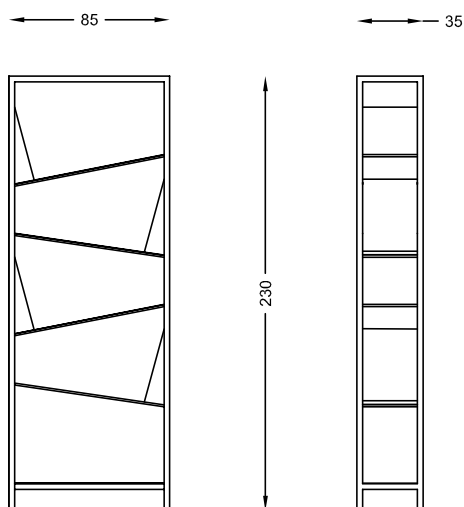

# MY Library

MYLIB 8535 B

MYLIB 8535 N

Library cm 85x35x230 H

design Arch. Michela Gerlo

Library in painted steel structure with inclined shelves. The inclination allow to take books and magazines without worry for their falling or slipping. Very stable using one element or more, near a wall or in the middle of the room.

Dimensions: 85 x 35 x h 230 cm.

Weight: 46 kg

Material: White matt (RAL9010) or black matt (RAL9005) painted steel

Details: Very easy to assemble. Instructions are included in the packaging of assembly.

Included accessories: -

Optional accessories: -

Note: -

Maintenance: Do not use steel wool or anything that may scratch the coating. It is advisable to check the screws every two years.

White RAL 9010

Black RAL 9005

DIMENSIONS (cm)