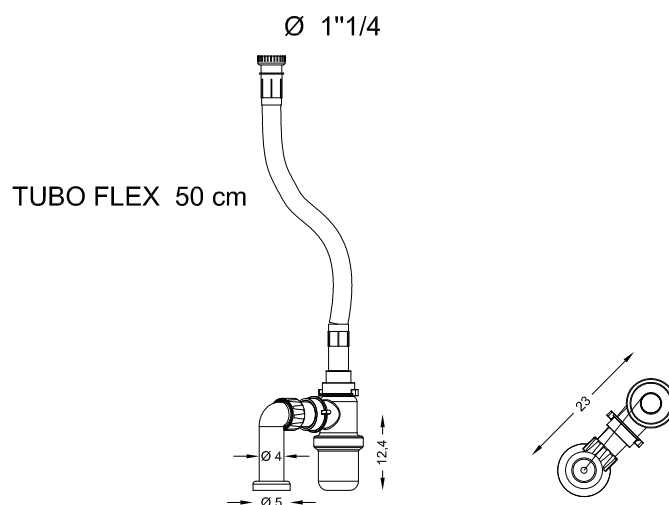

SIFONE

LIR 1133 PLA-T

Flexible siphon 1"1/4 - FLOOR DRAIN

LIRA S.P.A.

Production in Italy at Valduggia (VC).

Dimensions: G 1"1/4 Ø 50+ TUBO FLEX Ø 40 x 500 mm

Weight: 0,2 Kg

Material: White finishing

Details: -

Included accessories: -

Optional accessories: -

Note: -

Maintenance: -

Bianco

DIMENSIONS (cm)

filodesign[®]