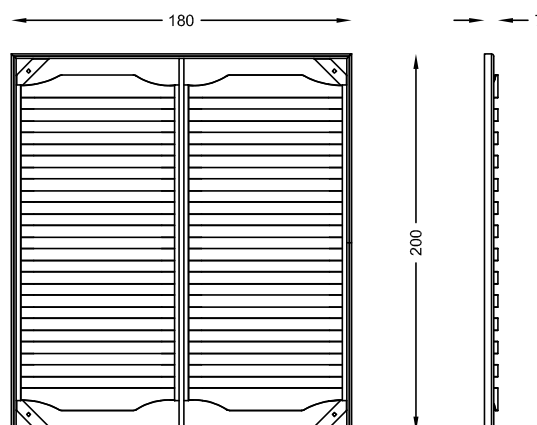

# RETE A DOGHE

BEDL-DO 180 B

BEDL-DO 180 N

Rete a doghe per letto

LINEARETE S.R.L.- made in Italy

Production in Italy at Bessica di Loria (TV) and customized for Filodesign.

Dimensions: 180x200x7 cm  
Weight: 15 Kg  
Material: Flexible laminated wooden slats - painted metal structure

Details: -

Included accessories: -

Optional accessories: -

Note: -

Maintenance: Use only soft cleaning product.

Bianco

Nero

DIMENSIONS (cm)