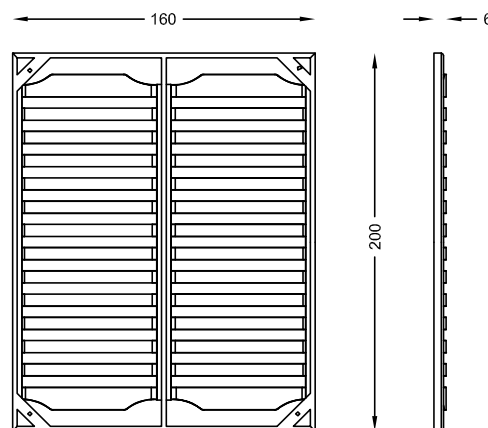

RETE A DOGHE

BEDL-DO 160 B

BEDL-DO 160 N

Bed slats

LINEARETE S.R.L.- made in Italy

Production in Italy at Bessica di Loria (TV) and customized for Filodesign.

- Dimensions: 160x200x6 cm
- Weight: 15 Kg
- Material: Flexible laminated wooden slats - painted metal structure
- Details: -
- Included accessories: -
- Optional accessories: -
- Note: -
- Maintenance: Use only soft cleaning product.

White

Black

DIMENSIONS (cm)

filodesign[®]

rev. DS BEDLDO160 IT - 1117

Filodesign s.a.s. - Via Baudenile 3 - 10040 Leini - Torino - Italy

<http://www.filodesign.it> - info@filodesign.it

The company Filodesign s.a.s. reserves the right to make modifications without prior notice. Any reproduction, even partial, is strictly prohibited.