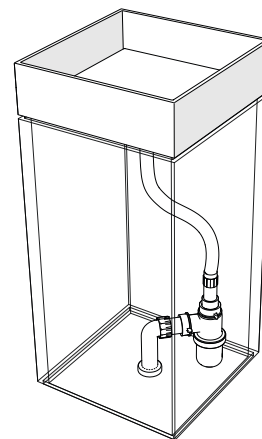

# PERMANO FREESTANDING

PERMF 4085 M-T

PERMF 4085 A-T

FLOOR DRAIN

Freestanding washbasin cm 40x40x85H

design Arch. Michela Gerlo

Natural stone freestanding washbasin, with FLOOR DRAIN (T) and made of White Carrara marble or black slate of Lavagna. With liftable marble square for inspection (with inox steel support - exclusive system of Filodesign).

Dimensions: 40 x 40 x h 85 cm.

Weight: 95 kg.

Material: White Carrara marble or black slate of Lavagna.

Details: Very easy to assemble. Instructions are included in the packaging of assembly.

Included accessories: Drain chromed steel 1" 1/4 - Rubinetterie Fratelli Frattini

Optional accessories: LIR 1133 PLA-T flexible siphon 1" 1/4 for item PERMF 4085 M/A-T - floor drain  
FRA 83095 CR chromed freestanding rubinet - Rubinetterie Fratelli Frattini

Note: HANDLE WITH CARE - FINE NATURAL STONE