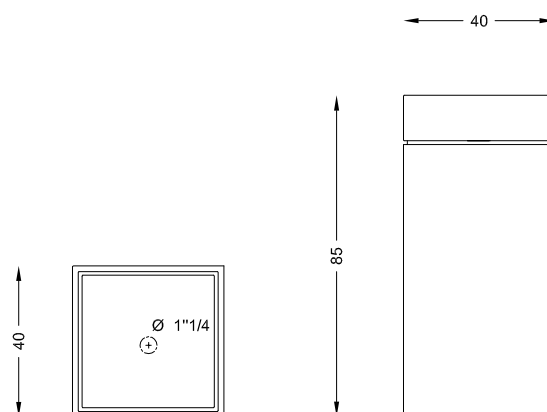

Dimensions: 40 x 40 x h 85 cm.

Weight: 95 kg.

Material: White Carrara marble or black slate of Lavagna.

Details: Very easy to assemble. Instructions are included in the packaging of assembly.

Included accessories: Drain chromed steel 1" 1/4 - Rubinetterie Fratelli Frattini

DIMENSIONS (cm)

**filodesign**<sup>®</sup>

rev. DS PERTMF4085T EN - 0120

Filodesign s.a.s. - Via Baudenile 3 - 10040 Leini - Torino - Italia

<http://www.filodesign.it> - [info@filodesign.it](mailto:info@filodesign.it)