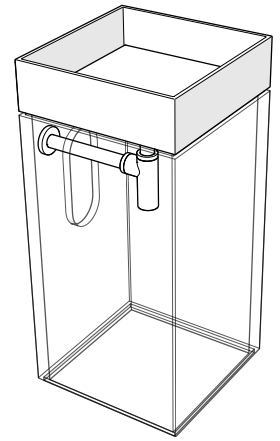

PERMANO FREESTANDING

PERMF 4085 M-P

PERMF 4085 A-P

WALL DRAIN

Freestanding washbasin cm 40x40x85H

design Arch. Michela Gerlo

Natural stone freestanding washbasin, with WALL DRAIN (P) and made of White Carrara marble or black slate of Lavagna. With liftable marble square for inspection (with inox steel support - exclusive system of Filodesign).

Dimensions: 40 x 40 x h 85 cm.

Weight: 95 kg.

Material: White Carrara marble or black slate of Lavagna.

Details: Very easy to assemble. Instructions are included in the packaging of assembly.

Included accessories: Drain chromed steel 1" 1/4 - Rubinetterie Fratelli Frattini

Optional accessories: FRA 92672 CR Chromed steel siphon 1" 1/4 - Rubinetterie Fratelli Frattini for item PERMF 4085 M/A-P - wall drain

FRA 83095 CR chromed freestanding rubinet - Rubinetterie Fratelli Frattini