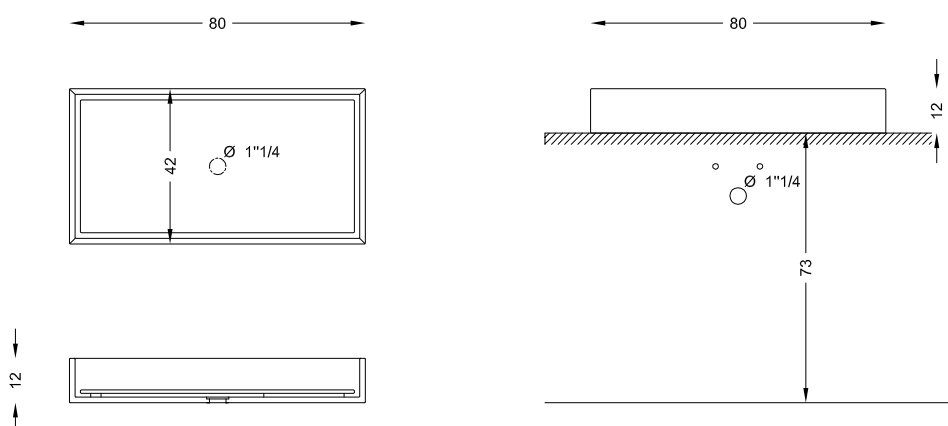

Dimensions: 80 x 42 x h 12 cm.

Weight: 40 kg.

Material: White Carrara marble or Black slate of Lavagna.

Details: Very easy to assemble. Instructions are included in the packaging of assembly.

Included accessories: Drain chromed steel 1" 1/4 - Rubinetterie Fratelli Frattini

Bianco Carrara

Ardesia

DIMENSIONS (cm)

**filodesign**<sup>®</sup>

rev. DS PERM8012 IT - 1119

Filodesign s.a.s. - Via Baudenile 3 - 10040 Leini - Torino - Italy

<http://www.filodesign.it> - [info@filodesign.it](mailto:info@filodesign.it)