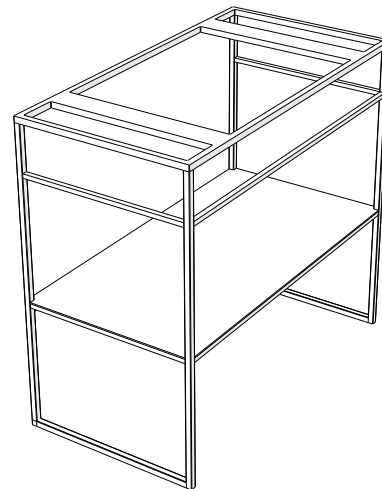

CASTLE 80

CAST 8073 B

CAST 8073 N

Steel stand for washbasin cm 80x42x73 H

design Arch. Michela Gerlo

Painted steel stand for Permano or Inclinio washbasin.
Small levelling feet for irregular floor.

Dimensions: 80 x 42 x h 73 cm.

Weight: 30 kg.

Material: White matt painted steel stand (RAL9010) or black matt (RAL9005)

Details: The stand can be fixed at wall.

Included accessories: -

Optional accessories: -

Note: Solid tubular steel. No assembly necessary.