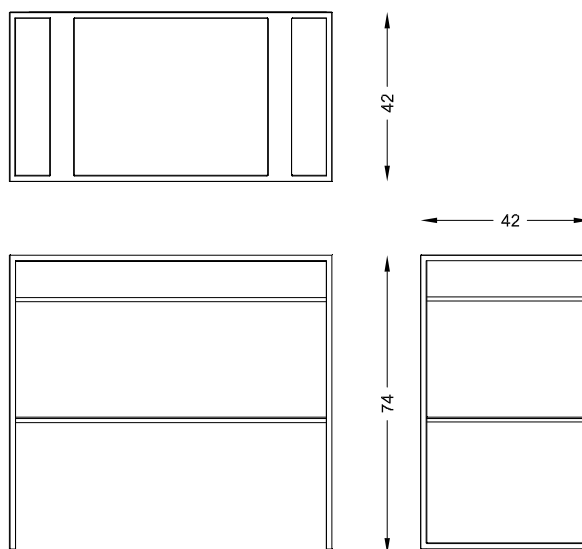

CASTLE 80

CAST 8073 B

CAST 8073 N

Steel stand for washbasin cm 80x42x73 H

design Arch. Michela Gerlo

Painted steel stand for Permano or Inclinio washbasin.
Small levelling feet for irregular floor.

Dimensions: 80 x 42 x h 73 cm.

Weight: 30 kg.

Material: White matt painted steel stand (RAL9010) or black matt (RAL9005)

Details: The stand can be fixed at wall.

Included accessories: -

Optional accessories: -

Note: Solid tubular steel. No assembly necessary.

Maintenance: Do not use steel wool or anything that may scratch the coating.

White RAL 9010

Black RAL 9005

DIMENSIONS (cm)

filodesign[®]

DS EN - 0421

Filodesign s.a.s. - Via Baudenile 3 - 10040 Leini - Torino - Italy